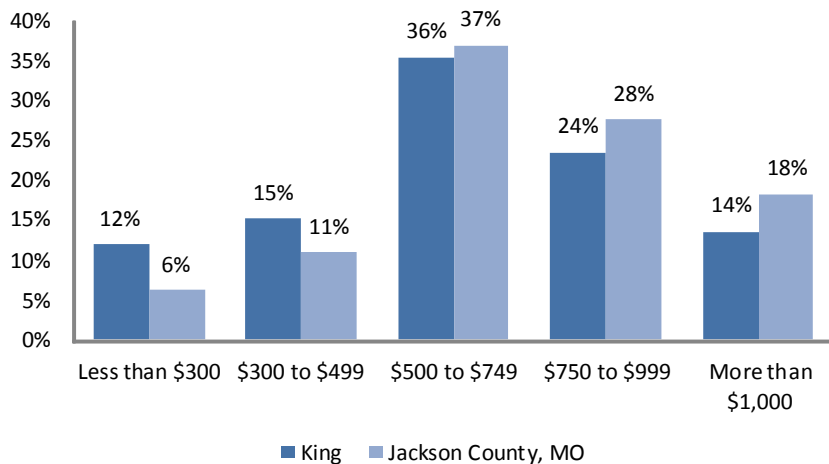

Gross Rent

Source: U.S. Census, 2010 ACS 5 Year Estimates

Housing Characteristics	2000 to 2010 Change
Housing Units	-6%
Tenure	
Owner	-26%
Renter	-7%
Units Moved into Previous Five Years	-27%
Age of Housing Stock	2010 Percent
Less than 5 Years	1%
Less than 10 Years	3%
Less than 20 Years	7%
Less than 30 Years	12%
Less than 40 Years	19%
More than 50 Years	81%

Source: U.S. Census, 2010 ACS 5 Year Estimates