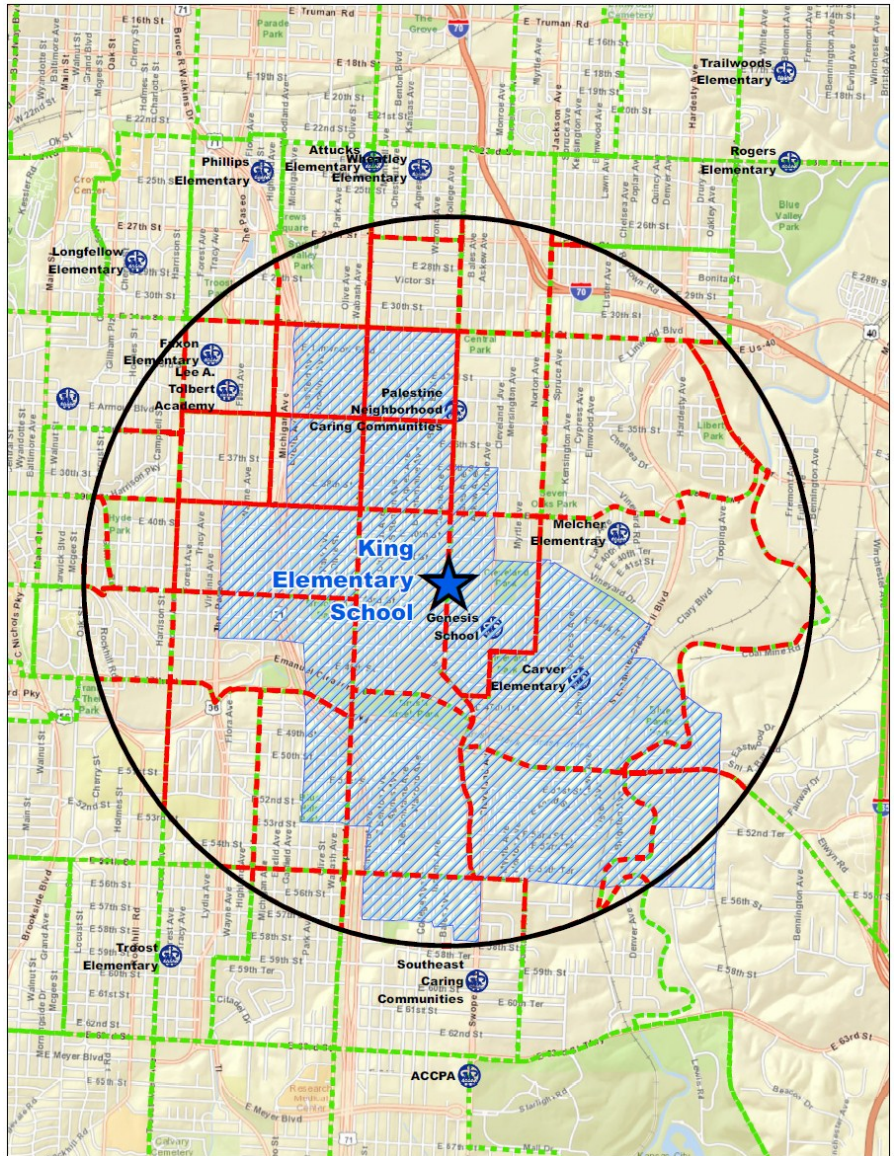

The CAZ overlaps the school boundaries (blue shaded area) and allows for analysis of data about residents, neighborhoods and services within the community served by the Caring Communities site.

For the purpose of this book the boundaries of the King CAZ and the “King community” are the same, and the terms “CAZ” and “community” are used interchangeably.

Data for the site book was obtained from a number of resources including but not limited to the City of Kansas City, Mo.; U.S. Census Bureau; Jackson County, Mo.; Missouri Department of Elementary and Secondary Education; Missouri Department of Health and Senior Services; United Way of Greater Kansas City; Missouri Department of Social Services; University of Missouri-Kansas City Center for Economic Information; and University of Michigan National Poverty Center.

Community data was analyzed by census tract (red boundaries) within the CAZ. Census tracts are small, relatively permanent statistical subdivisions of a county delineated by local participants as part of the U.S. Census Bureau's Participant Statistical Areas Program. The U.S. Census Bureau delineated census tracts in situations where no local participant existed or where local or tribal governments declined to participate. Census tracts generally have between 1,500 and 8,000 people, with an optimum size of 4,000 people. (Source: U.S. Census Bureau).