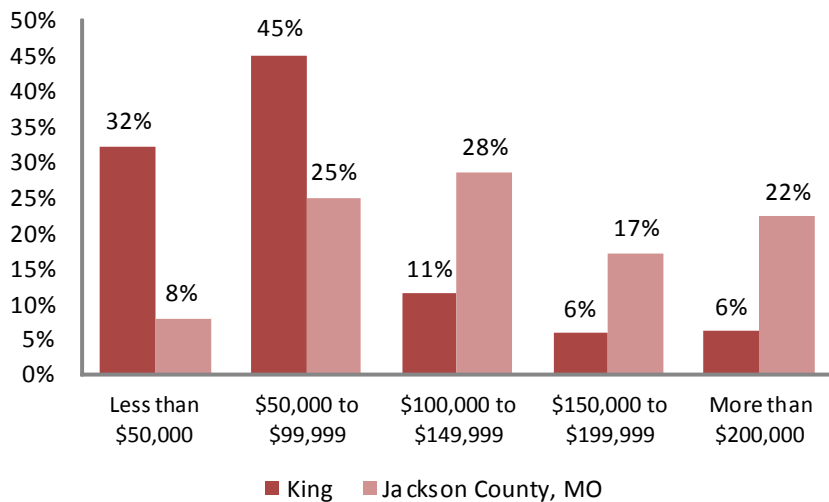

Home Values

Source: U.S. Census, 2010 ACS 5 Year Estimates