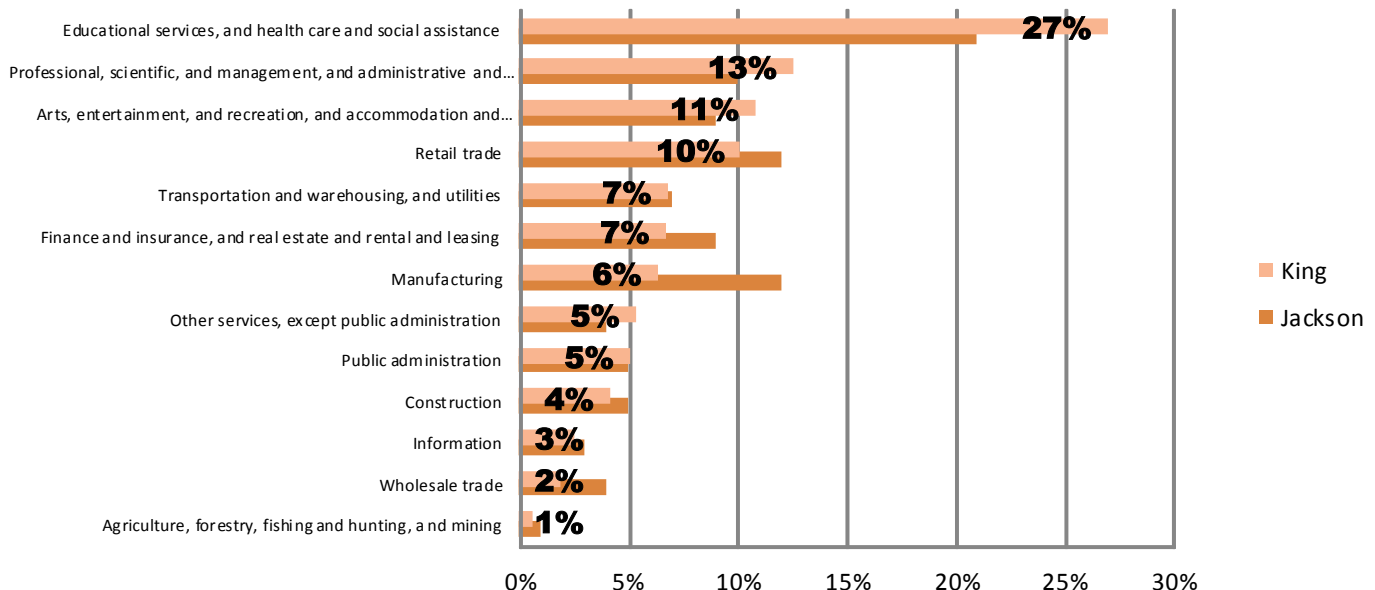

Economy

	King	Jackson County
Median Income	$27,847	$46,252
Unemployment Rate	19.5%	8.8%

Source: U.S. Census

Poverty

	King	Jackson County
2000	27.0%	11.9%
2010	32.2%	15.7%

U.S. Census Bureau, 2010 ACS 5 Year Estimates

2010 Poverty Thresholds, Selected Family Types		
Single Individual	Under 65	$ 11,344
	65 years and Older	$ 10,458
Single Parent	One Child	$ 15,030
	Two Children	$ 17,568
	No Children	$ 14,602
Two Adults	One Child	$ 17,552
	Two Children	$ 22,113
	Three Children	$ 26,023

Note: The United States determines the official poverty rate using poverty thresholds that are issued each year by the Census Bureau. The thresholds represent the annual amount of cash income minimally required to support families of various sizes. A family is counted as poor if its pretax money income is below its poverty threshold. Money income does not include noncash benefits such as public housing, Medicaid, employer-provided health insurance and food stamps.

Source: National Poverty Center

Employment by Industry

U.S. Census Bureau, 2010 ACS 5 Year Estimates