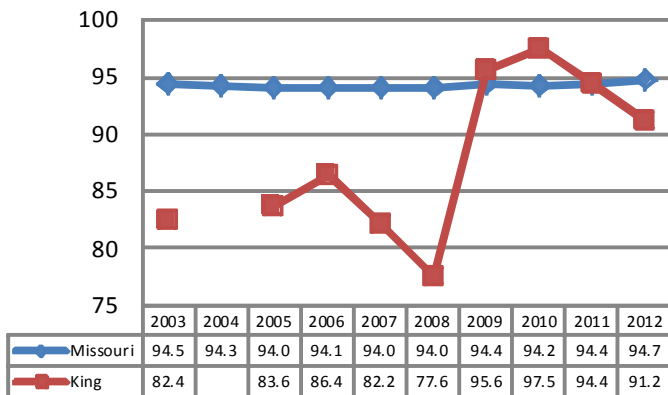

2012 Student Attendance Rate

Source: Missouri Department of Elementary and Secondary Education