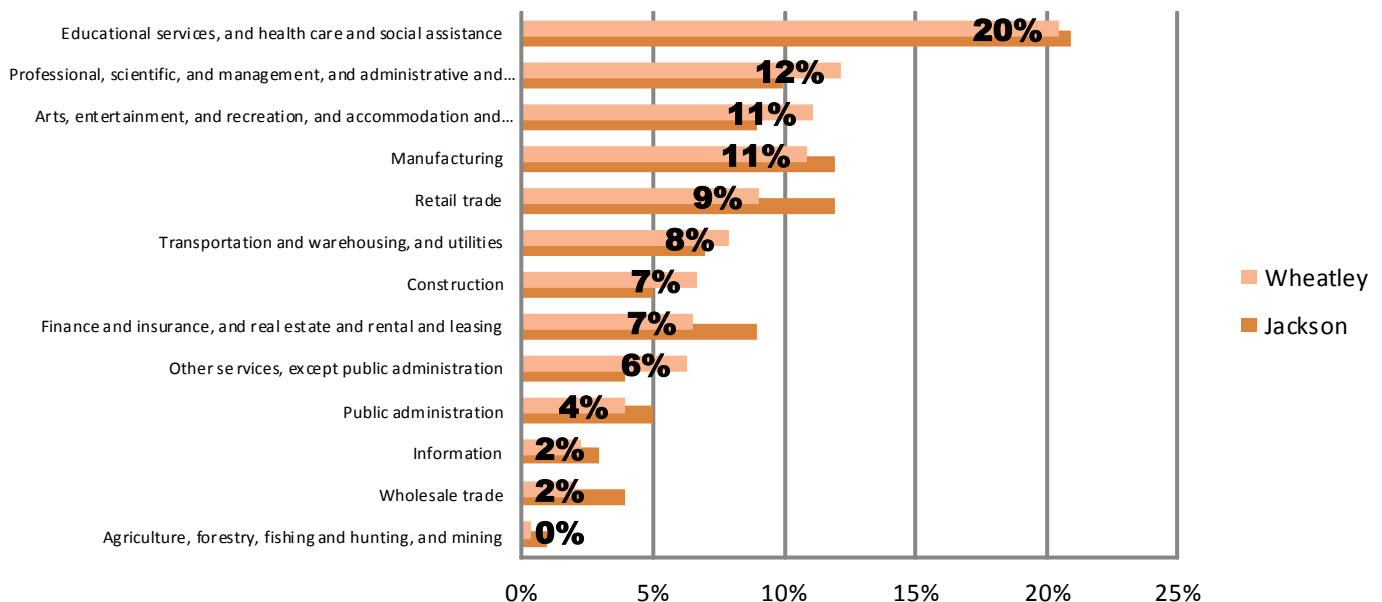

Economy

	Wheatley	Jackson County
Median Income	$26,623	$46,252
Unemployment Rate	19.6%	8.8%

Source: U.S. Census

Poverty

	Wheatley	Jackson County
2000	29.7%	11.9%
2010	36.9%	15.7%

U.S. Census Bureau, 2010 ACS 5 Year Estimates

2010 Poverty Thresholds, Selected Family Types		
Single Individual	Under 65	$ 11,344
	65 years and Older	$ 10,458
Single Parent	One Child	$ 15,030
	Two Children	$ 17,568
	No Children	$ 14,602
Two Adults	One Child	$ 17,552
	Two Children	$ 22,113
	Three Children	$ 26,023

Note: The United States determines the official poverty rate using poverty thresholds that are issued each year by the Census Bureau. The thresholds represent the annual amount of cash income minimally required to support families of various sizes. A family is counted as poor if its pretax money income is below its poverty threshold. Money income does not include noncash benefits such as public housing, Medicaid, employer-provided health insurance and food stamps.

Source: National Poverty Center

Employment by Industry

U.S. Census Bureau, 2010 ACS 5 Year Estimates