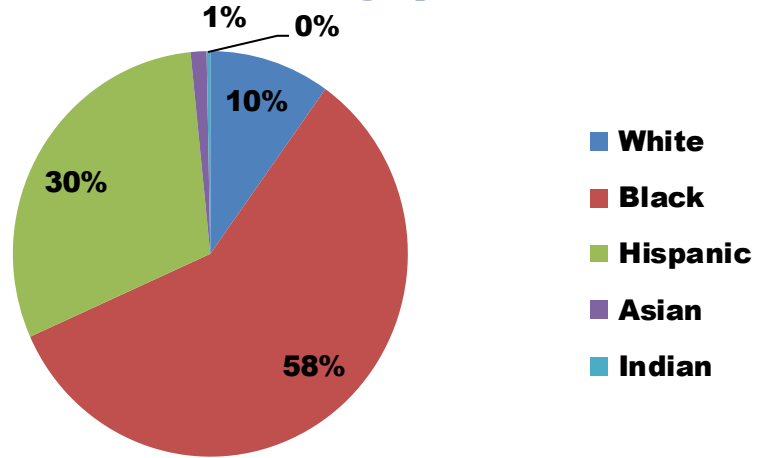

Education

Wheatley Elementary

Total 2012 Enrollment: 382

Mr. Jose Verduzco, Principal
2415 Agnes, Kansas City, MO 64127
(816) 418-4825
jverduzco@kcpublicschools.org

2012 Student Demographics

Source: Missouri Department of Elementary and Secondary Education