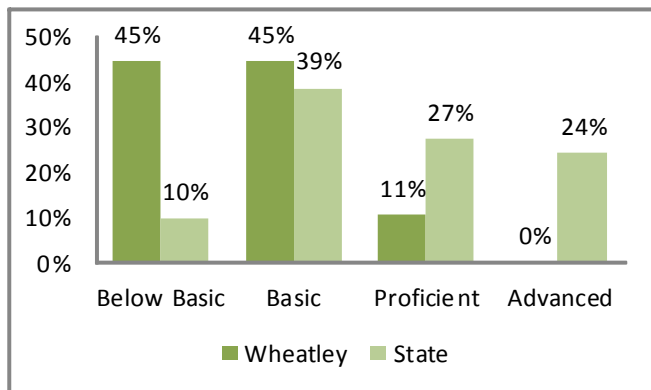

2012 Missouri Assessment Program (MAP)

5th Grade Science

Source: Missouri Department of Elementary and Secondary Education