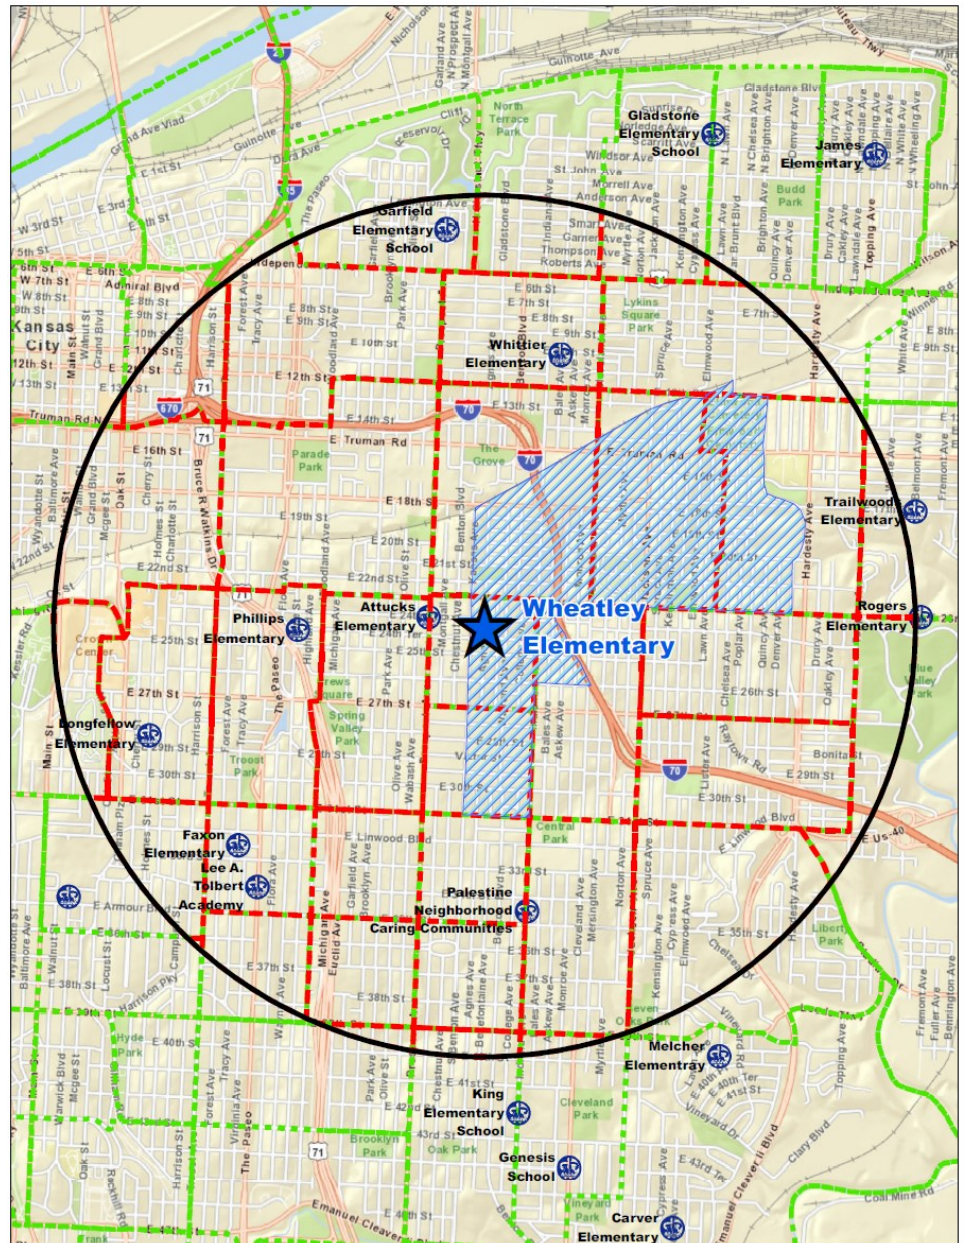

The CAZ overlaps the school boundaries (blue shaded area) and allows for analysis of data about residents, neighborhoods and services within the community served by the Caring Communities site.

For the purpose of this book the boundaries of the Wheatley CAZ and the “Wheatley community” are the same, and the terms “CAZ” and “community” are used interchangeably.

Data for the site book was obtained from a number of resources including but not limited to the City of Kansas City,

Mo.; U.S. Census Bureau; Jackson County, Mo.; Missouri Department of Elementary and Secondary Education; Missouri Department of Health and Senior Services; United Way of Greater Kansas City; Missouri Department of Social Services; University of Missouri-Kansas City Center for Economic Information; and University of Michigan National Poverty Center.

Community data was analyzed by census tract (red boundaries) within the CAZ. Census tracts are small, relatively permanent statistical subdivisions of a county delineated by local participants as part of the U.S. Census Bureau's Participant Statistical Areas Program. The U.S. Census Bureau delineated census tracts in situations where no local participant existed or where local or tribal governments declined to participate. Census tracts generally have between 1,500 and 8,000 people, with an optimum size of 4,000 people. (Source: U.S. Census Bureau.)