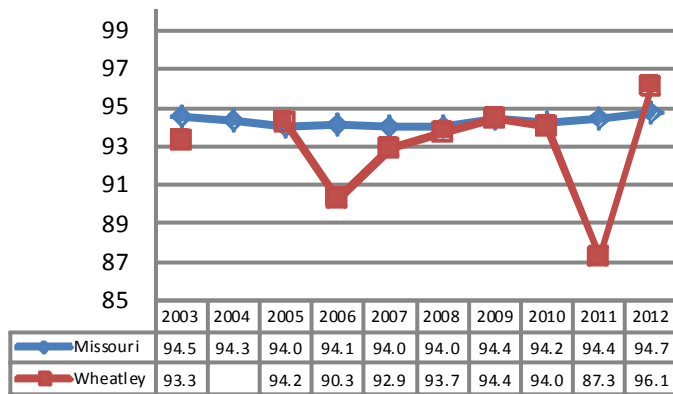

2012 Student Attendance Rate (%)

Source: Missouri Department of Elementary and Secondary Education