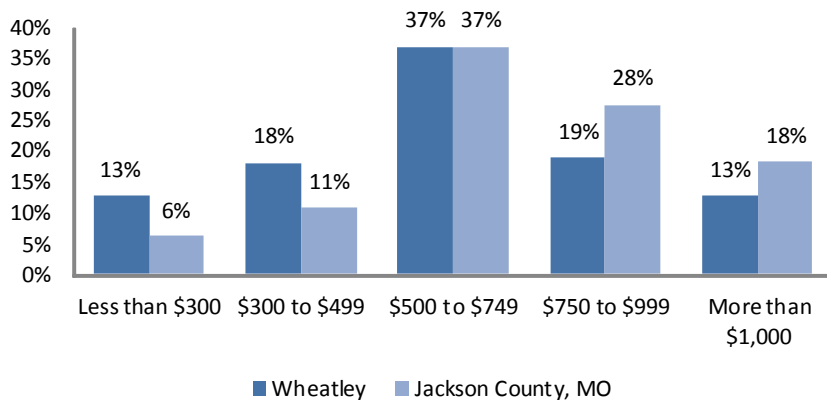

Gross Rent

Source: U.S. Census, 2010 ACS 5 Year Estimates

Housing Characteristics	2000 to 2010 Change
Housing Units	2%
Tenure	
Owner	-22%
Renter	5%
Units Moved into Previous Five Years	-15%
Age of Housing Stock	2010 Percent
Less than 5 Years	2%
Less than 10 Years	5%
Less than 20 Years	11%
Less than 30 Years	17%
Less than 40 Years	25%
More than 50 Years	75%

Source: U.S. Census, 2010 ACS 5 Year Estimates