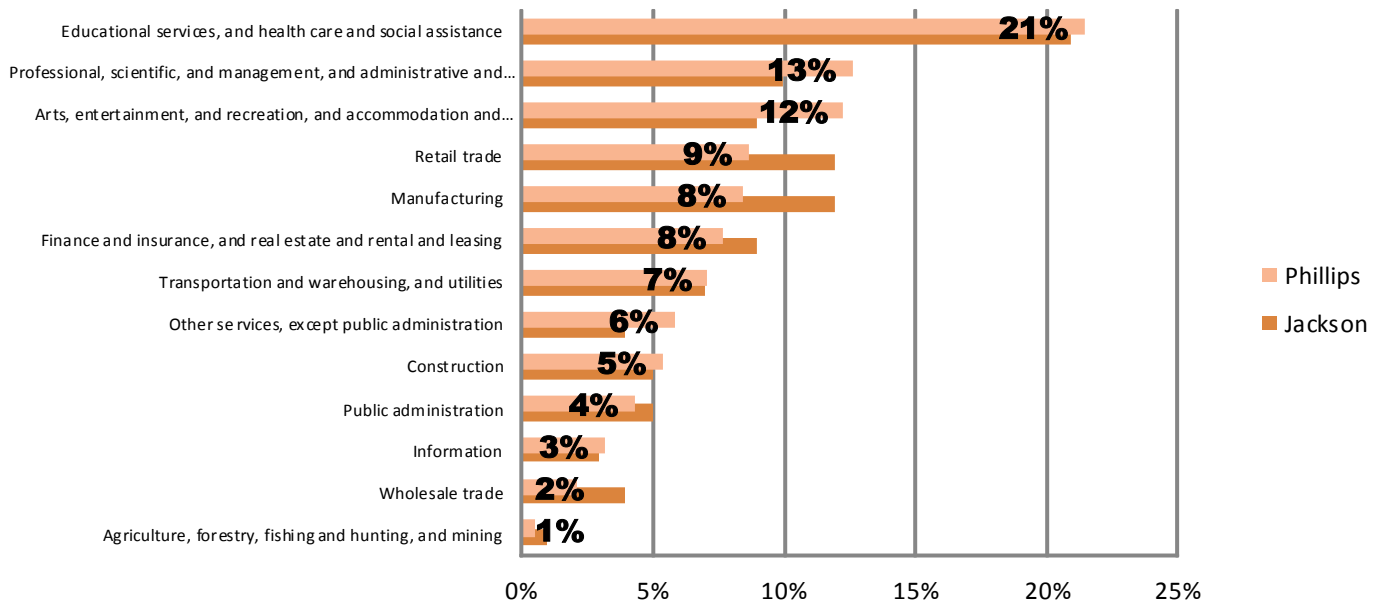

Economy

	Phillips	Jackson County
Median Income	$28,171	$46,252
Unemployment Rate	17.5%	8.8%

Source: U.S. Census

Poverty

	Phillips	Jackson County
2000	28.1%	11.9%
2010	34.3%	15.7%

U.S. Census Bureau, 2010 ACS 5 Year Estimates

2010 Poverty Thresholds, Selected Family Types		
Single Individual	Under 65	$ 11,344
	65 years and Older	$ 10,458
Single Parent	One Child	$ 15,030
	Two Children	$ 17,568
	No Children	$ 14,602
Two Adults	One Child	$ 17,552
	Two Children	$ 22,113
	Three Children	$ 26,023

Note: The United States determines the official poverty rate using poverty thresholds that are issued each year by the Census Bureau. The thresholds represent the annual amount of cash income minimally required to support families of various sizes. A family is counted as poor if its pretax money income is below its poverty threshold. Money income does not include noncash benefits such as public housing, Medicaid, employer-provided health insurance and food stamps.

Source: National Poverty Center

Employment by Industry

U.S. Census Bureau, 2010 ACS 5 Year Estimates