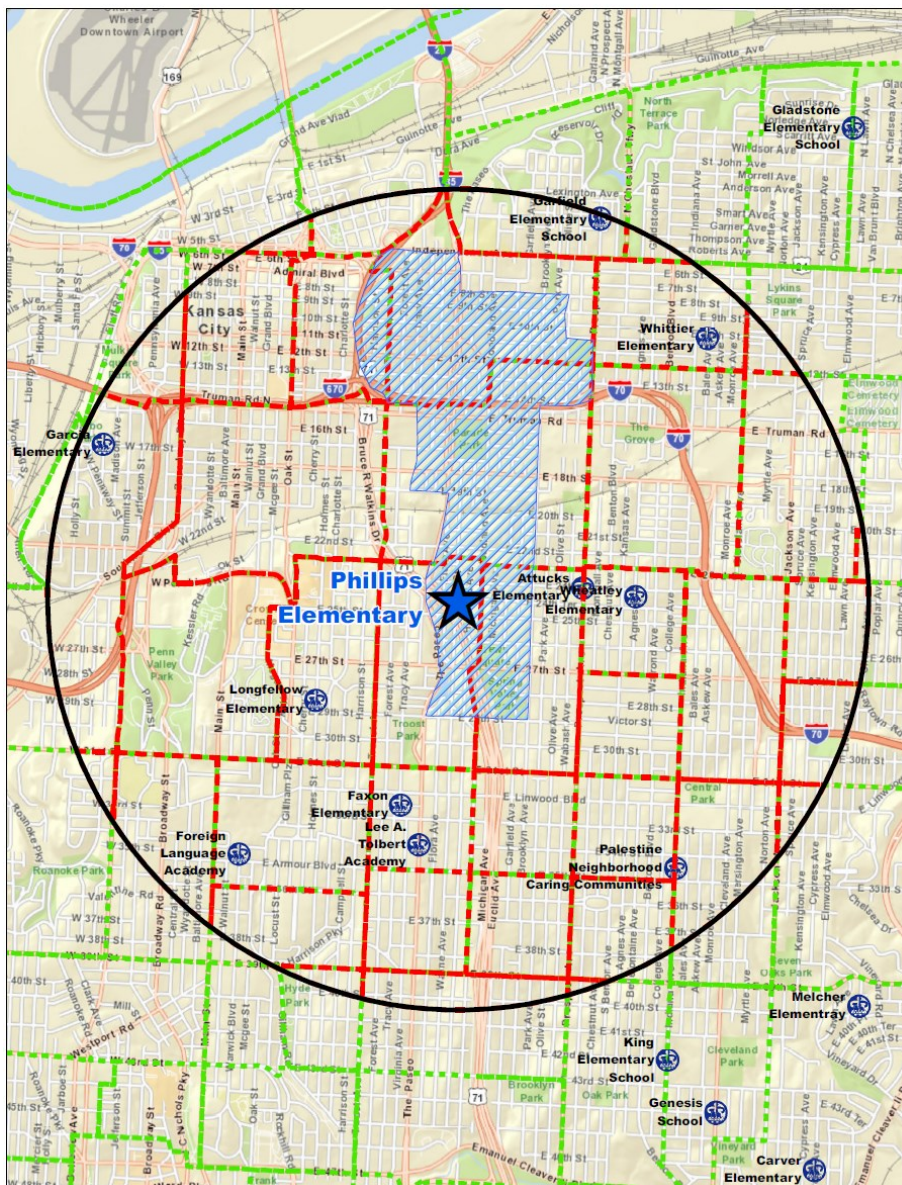

For the purpose of this book the boundaries of the Phillips CAZ and the “Phillips community” are the same, and the terms “CAZ” and “community” are used interchangeably.

Data for the site book was obtained from a number of resources including but not limited to the City

of Kansas City, Mo.; U.S. Census Bureau; Jackson County, Mo.; Missouri Department of Elementary and Secondary Education; Missouri Department of Health and Senior Services; United Way of Greater Kansas City; Missouri Department of Social Services; University of Missouri-Kansas City Center for Economic Information; and University of Michigan National Poverty Center.

Community data was analyzed by census tract within the CAZ. Census tracts (dotted lines in the map) are small, relatively permanent statistical subdivisions of a county delineated by local participants as part of the U.S. Census Bureau's Participant Statistical Areas Program. The U.S. Census Bureau delineated census tracts in situations where no local participant existed or where local or tribal governments declined to participate. Census tracts generally have between 1,500 and 8,000 people, with an optimum size of 4,000 people. (Source: U.S. Census Bureau).