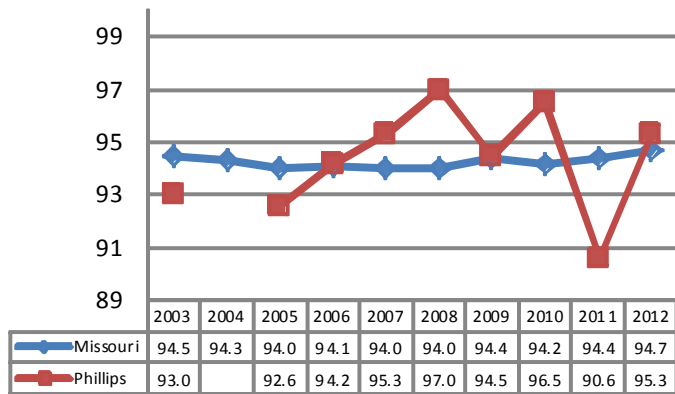

2012 Student Attendance Rate

Source: Missouri Department of Elementary and Secondary Education